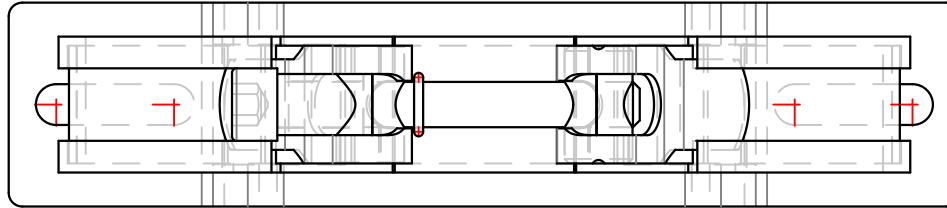

PART Number: 20251303648 CLAMP TYPE E168

*Interactive 3D graphic, click to activate and rotate.
(3D capable PDF viewer required)*

| Technical Data | |
|----------------|--|
| Part Number | 20251303648 |
| Series Name | Clamps - (Europe) |
| Series Code | Clamp Type E168 |
| Division ID | 667800 |
| Division Name | Accumulator & Cooler Division - Europe |
| Company | Parker Hannifin |