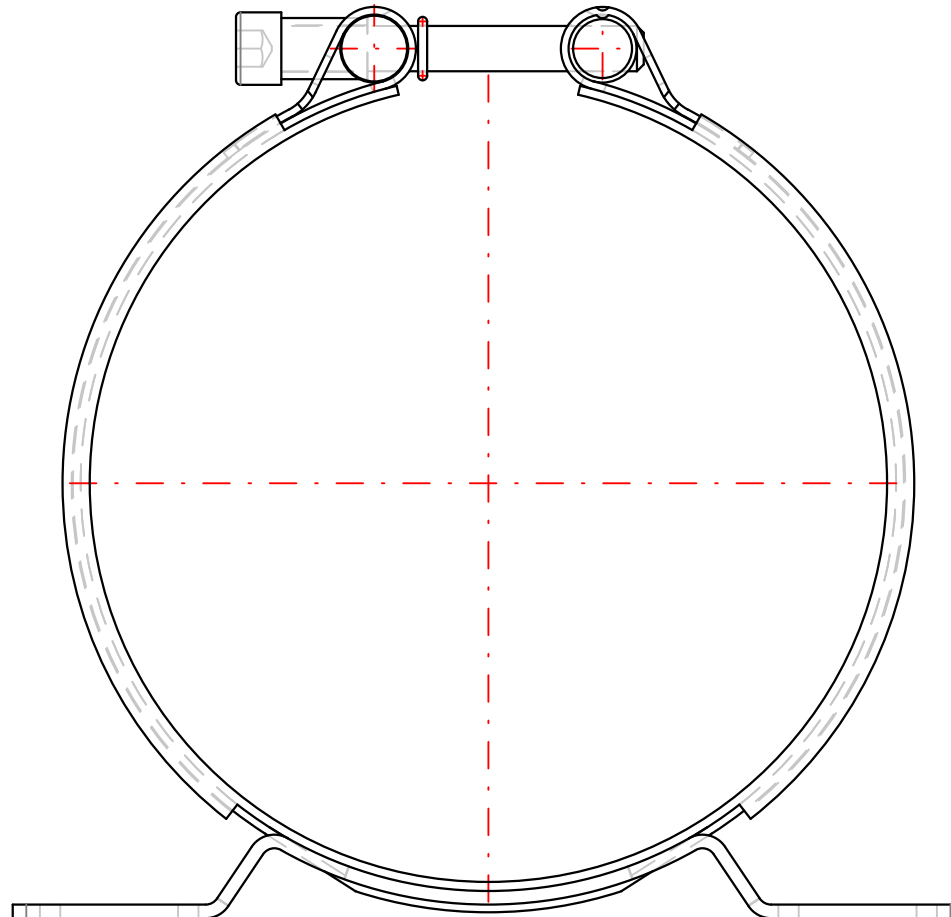

PART Number: 20251303648 CLAMP TYPE E168

*Interactive 3D graphic, click to activate and rotate.
(3D capable PDF viewer required)*

| Technical Data | |
|----------------|--|
| Part Number | 20251303648 |
| Series Name | Clamps - (Europe) |
| Series Code | Clamp Type E168 |
| Division ID | 667800 |
| Division Name | Accumulator & Cooler Division - Europe |
| Company | Parker Hannifin |

20251303648
Clamp Type E168

Price: contact Parker